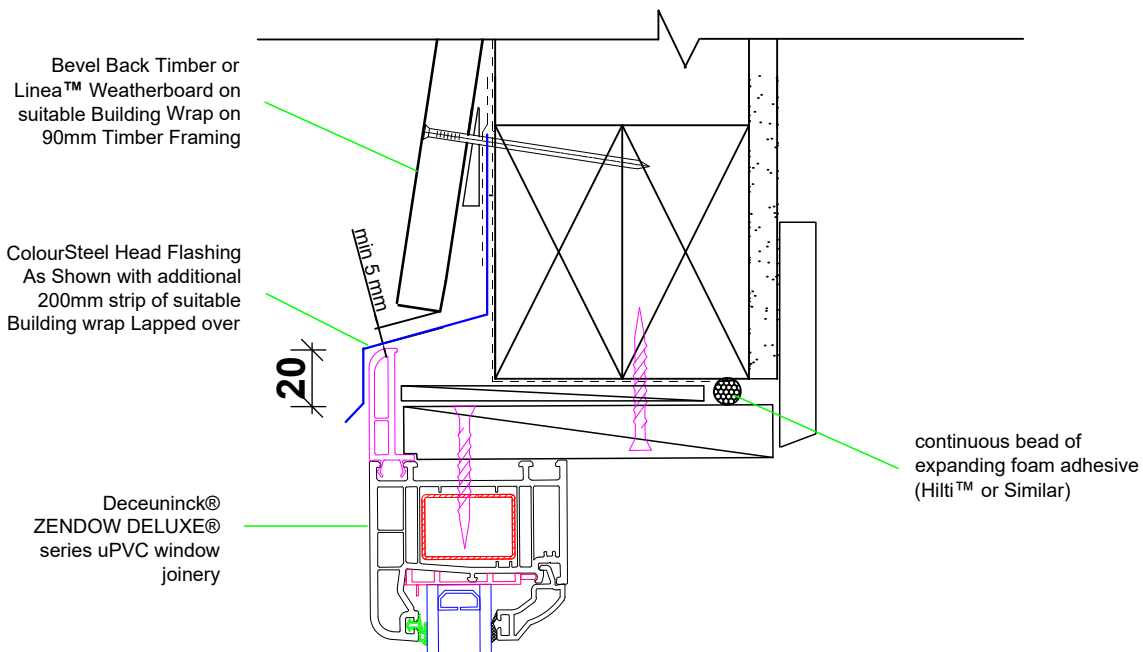

Window Head Detail

Detail DIR.WIN.A.1.H1

Window Head Detail

Detail DIR.WIN.A.3.H

WINDOW

Bevel back weather
boards direct fix

Window Jamb Detail

Detail DIR.WIN.A.3.J

Window Sill Detail

Detail DIR.WIN.A.3.S

WINDOW

Bevel back weather boards direct fix