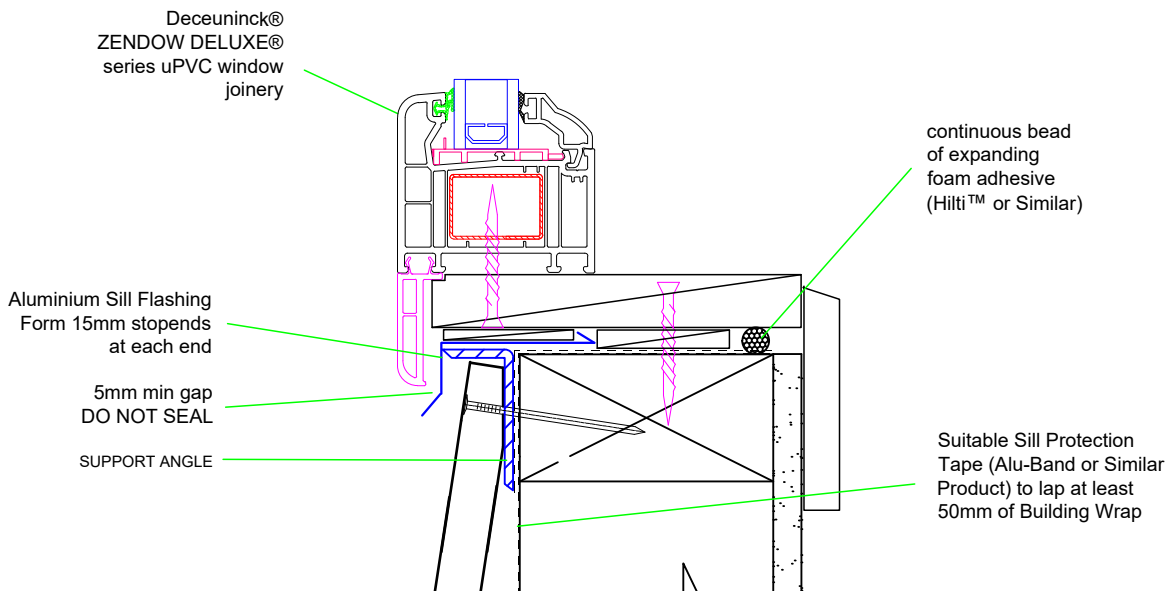

Window Head Detail

Detail DIR.WIN.A.1.H1

Window Head Detail

Detail DIR.WIN.A.3.H

WINDOW

Bevel back weather
boards direct fix

Window Jamb Detail

Detail DIR.WIN.A.3.J

Window Sill Detail

Detail DIR.WIN.A.3.S

WINDOW

Bevel back weather boards direct fix