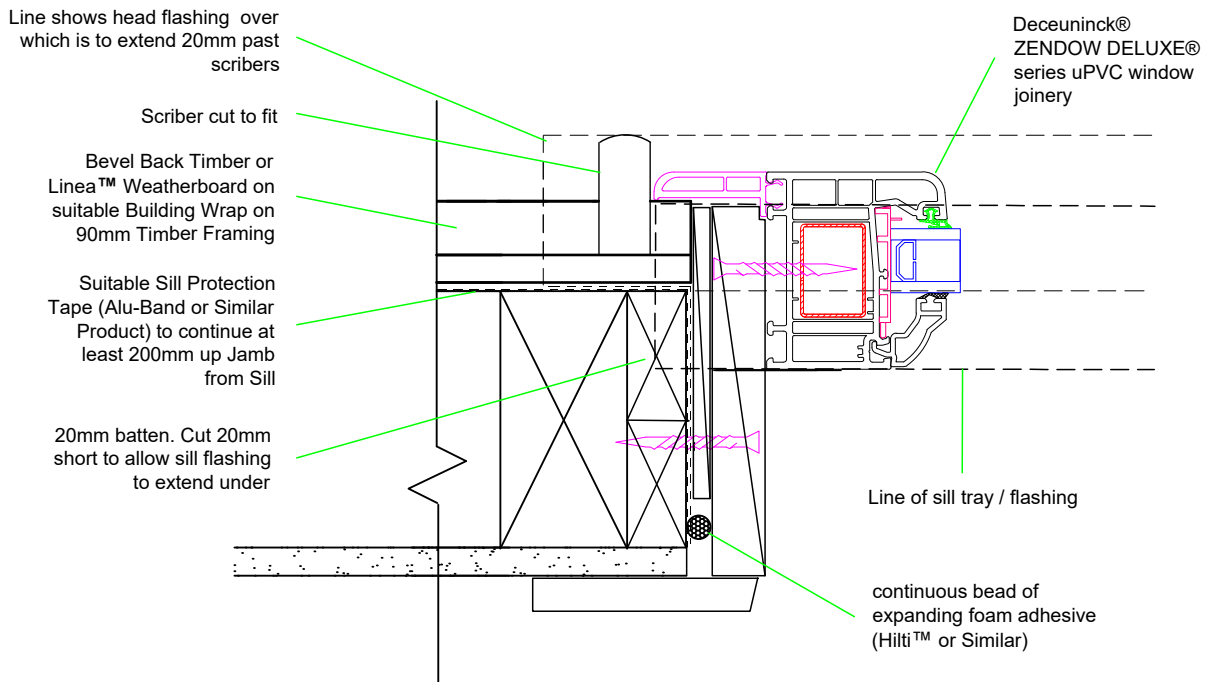

Window Head Detail

Detail DIR.WIN.A.1.H1

Window Head Detail

Detail DIR.WIN.A.3.H

WINDOW

Bevel back weather
boards direct fix

Window Jamb Detail

Detail DIR.WIN.A.3.J

Window Sill Detail

Detail DIR.WIN.A.3.S

WINDOW

Bevel back weather boards direct fix