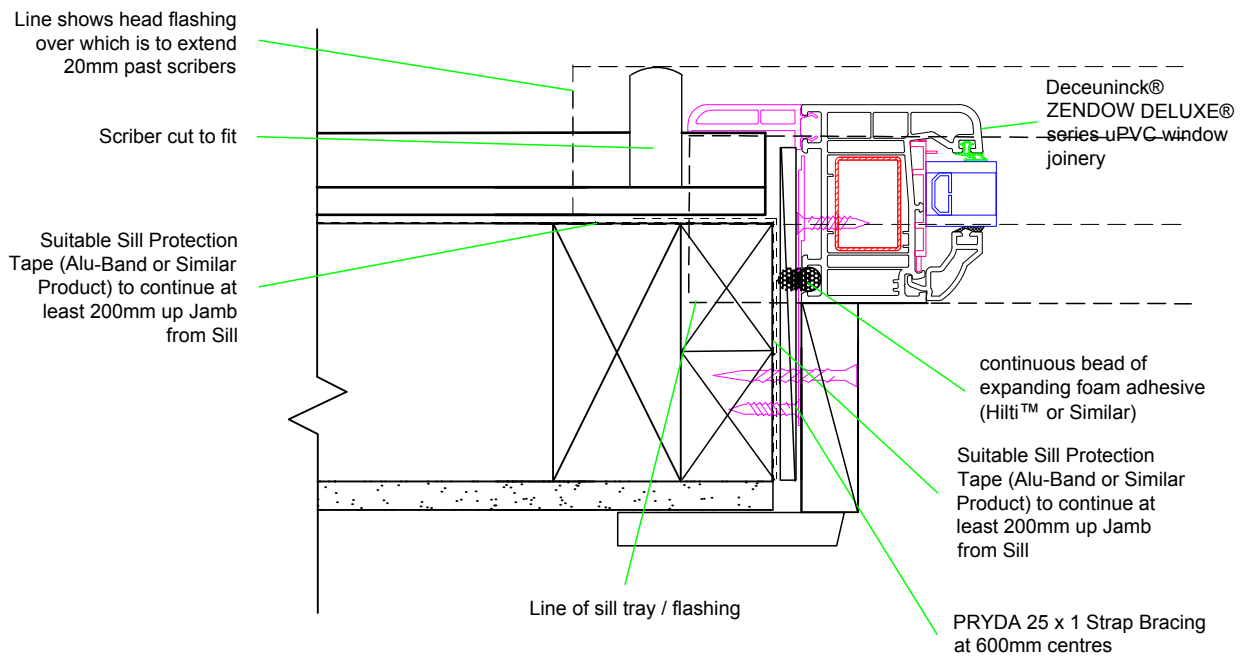

Window Head Detail

Detail DIR.WIN.A.1.H1

Window Head Detail

Detail DIR.WIN.A.3.H

WINDOW

Bevel back weather boards direct fix

Window Jamb Detail

Detail DIR.WIN.A.3.J

Window Sill Detail

Detail DIR.WIN.A.3.S

WINDOW

Bevel back weather boards direct fix