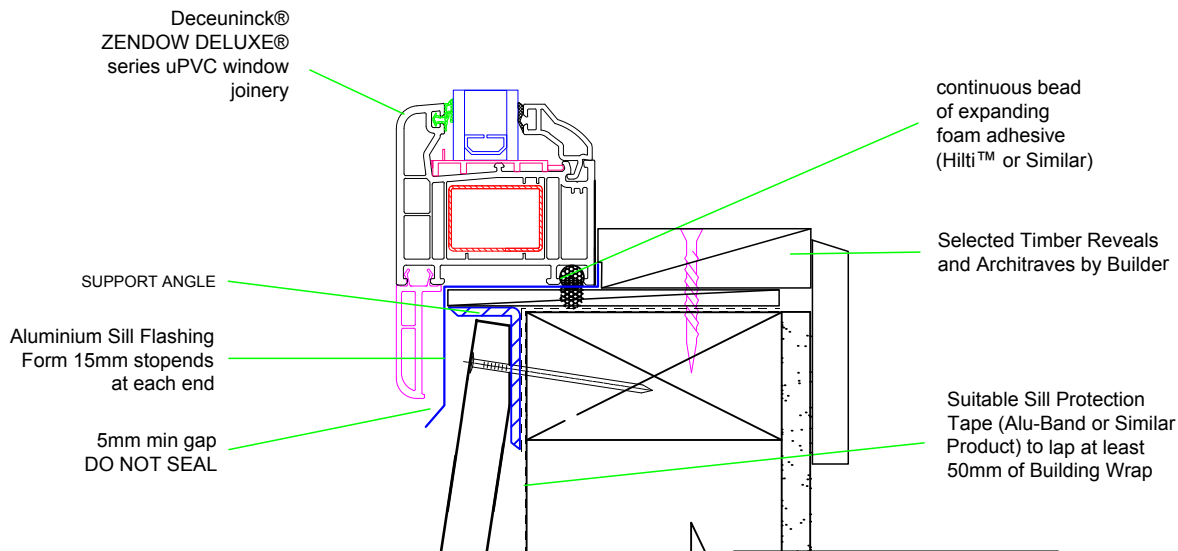

Window Head Detail

Detail DIR.WIN.A.1.H1

Window Head Detail

Detail DIR.WIN.A.3.H

WINDOW

Bevel back weather boards direct fix

Window Jamb Detail

Detail DIR.WIN.A.3.J

Window Sill Detail

Detail DIR.WIN.A.3.S

WINDOW

Bevel back weather boards direct fix