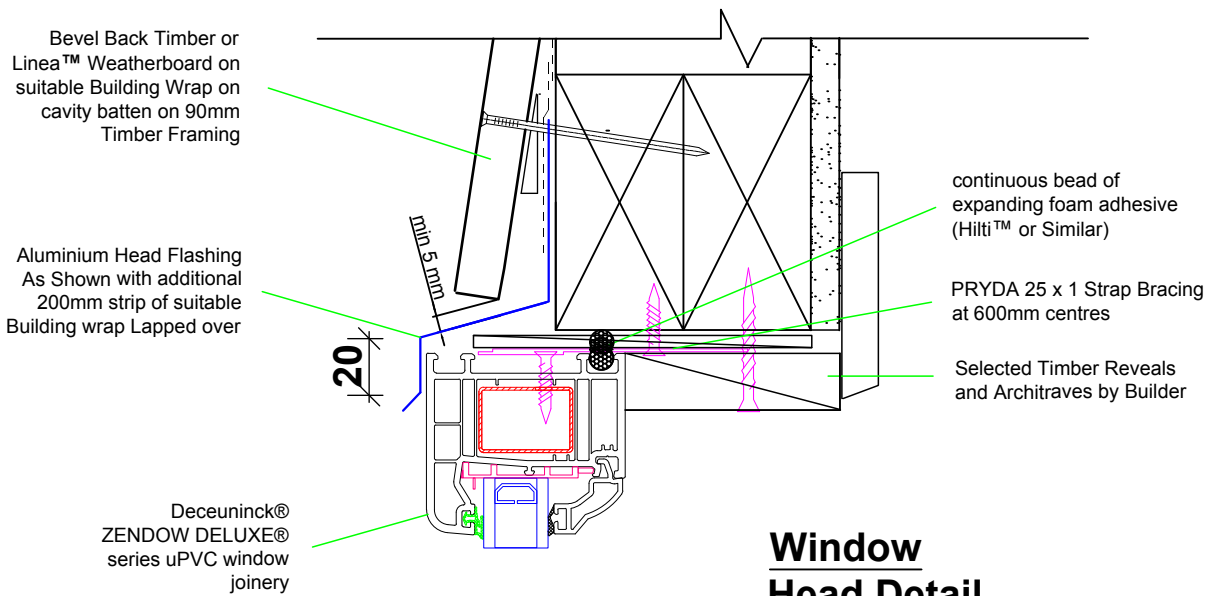

Window Head Detail

Detail DIR.WIN.A.1.H1

Window Head Detail

Detail DIR.WIN.A.3.H

WINDOW

Bevel back weather boards direct fix

Window Jamb Detail

Detail DIR.WIN.A.3.J

Window Sill Detail

Detail DIR.WIN.A.3.S

WINDOW

Bevel back weather boards direct fix