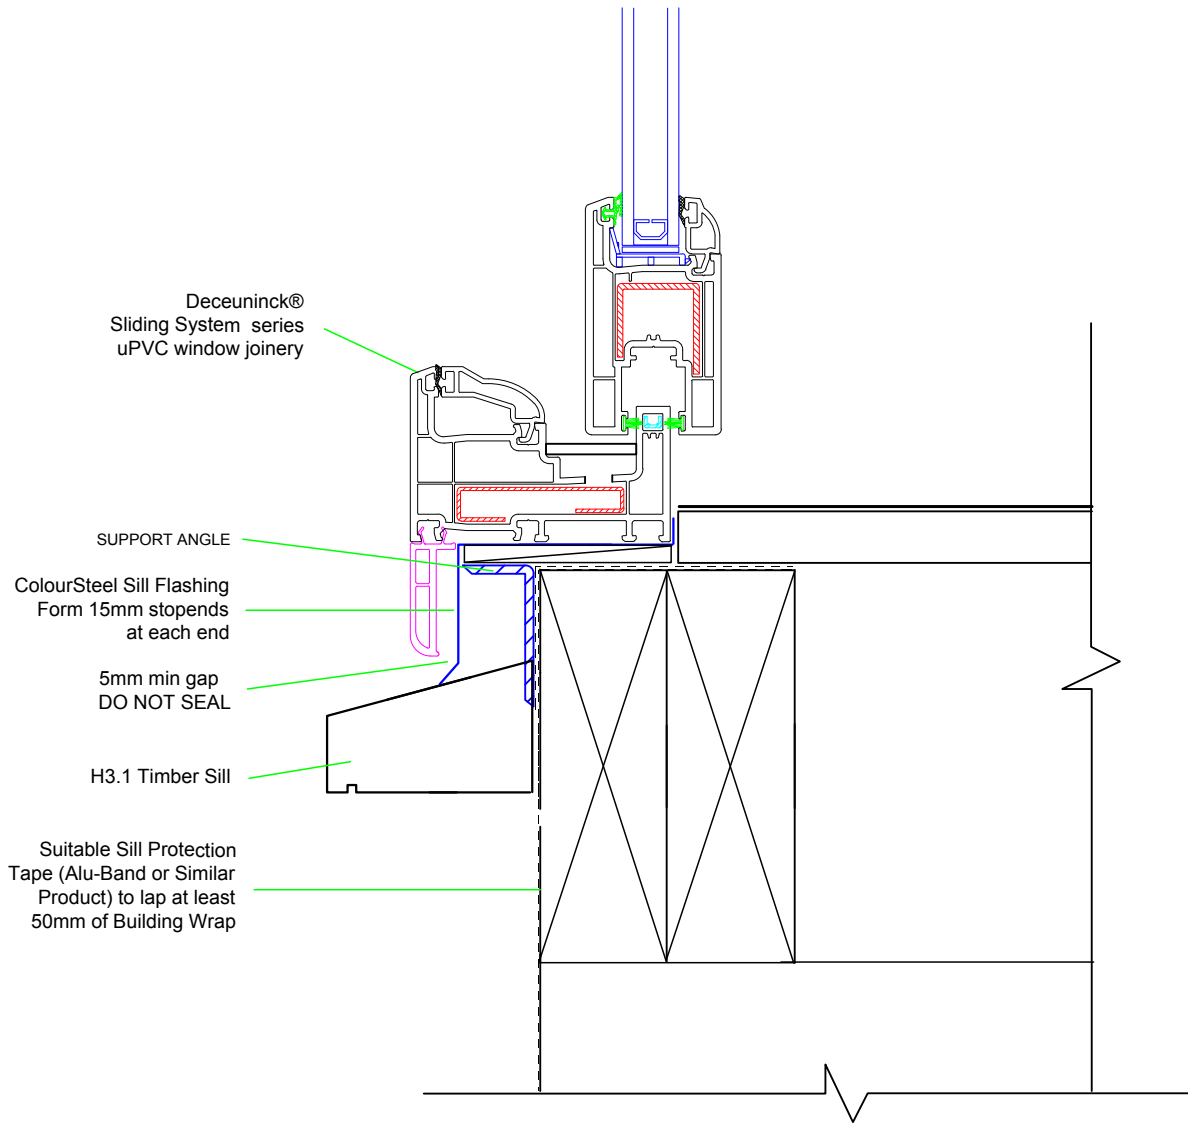

## **Sliding Door Jamb Detail**

**Detail DIR.WIN.A.3.J**

### SLIDING DOOR

Bevel back weather boards direct fix with timber facings

**Sliding Door  
 Head Detail**  
 Detail DIR.WIN.A.3.H

**SLIDING DOOR**  
 Bevel back weather boards direct fix with timber facings

## **Sliding Door Sill Detail**

Detail DIR.WIN.A.3.S