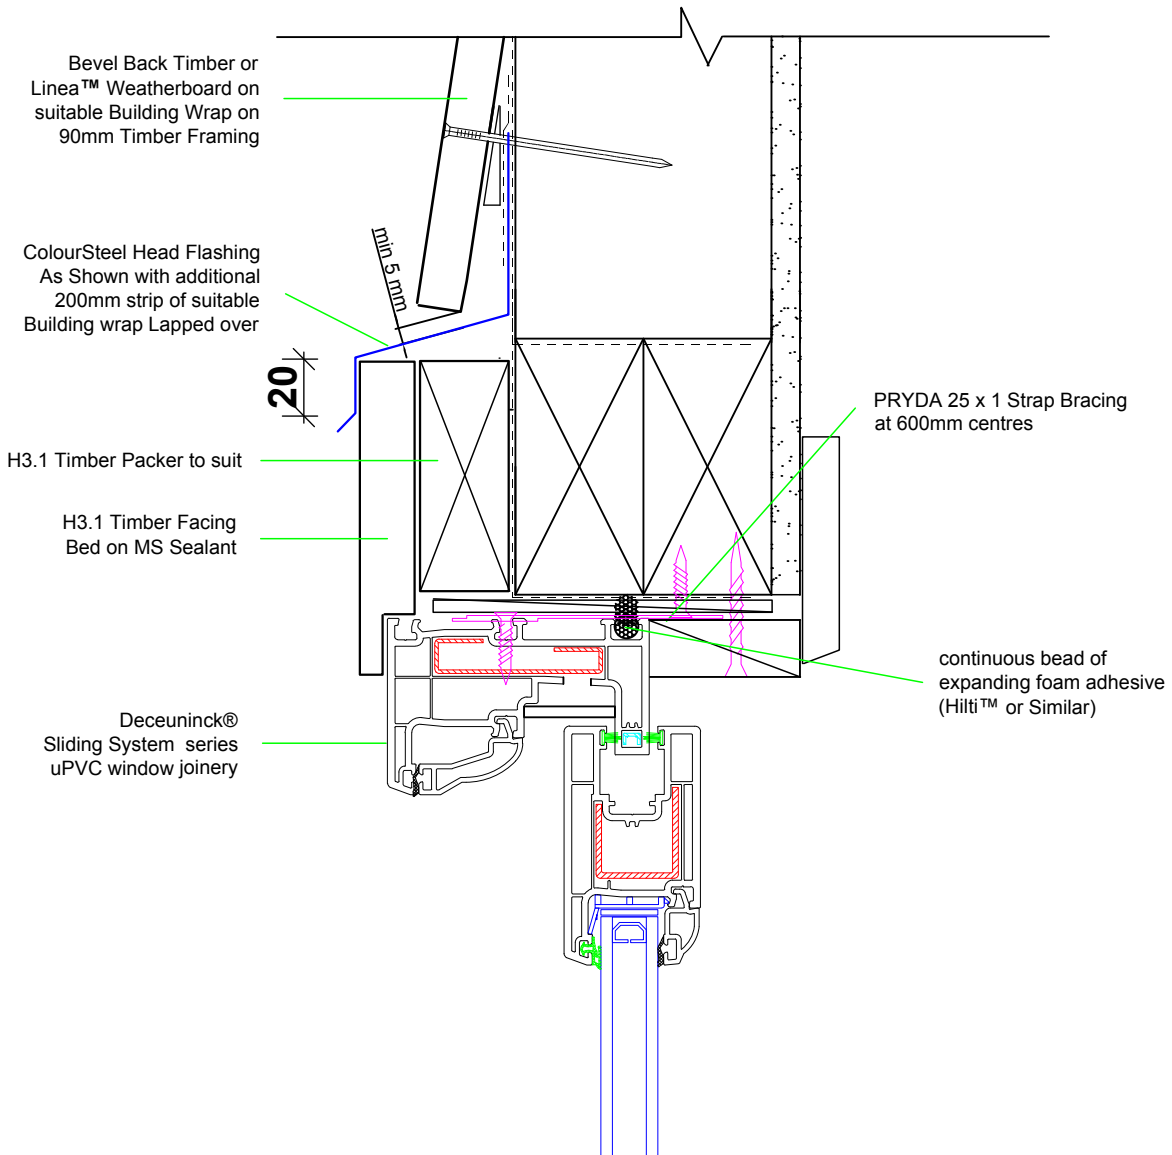

## **Sliding Door Jamb Detail**

**Detail DIR.WIN.A.3.J**

### SLIDING DOOR

Bevel back weather boards direct fix with timber facings

**Sliding Door  
 Head Detail**  
 Detail DIR.WIN.A.3.H

**SLIDING DOOR**  
 Bevel back weather boards direct fix with timber facings

## **Sliding Door Sill Detail**

Detail DIR.WIN.A.3.S