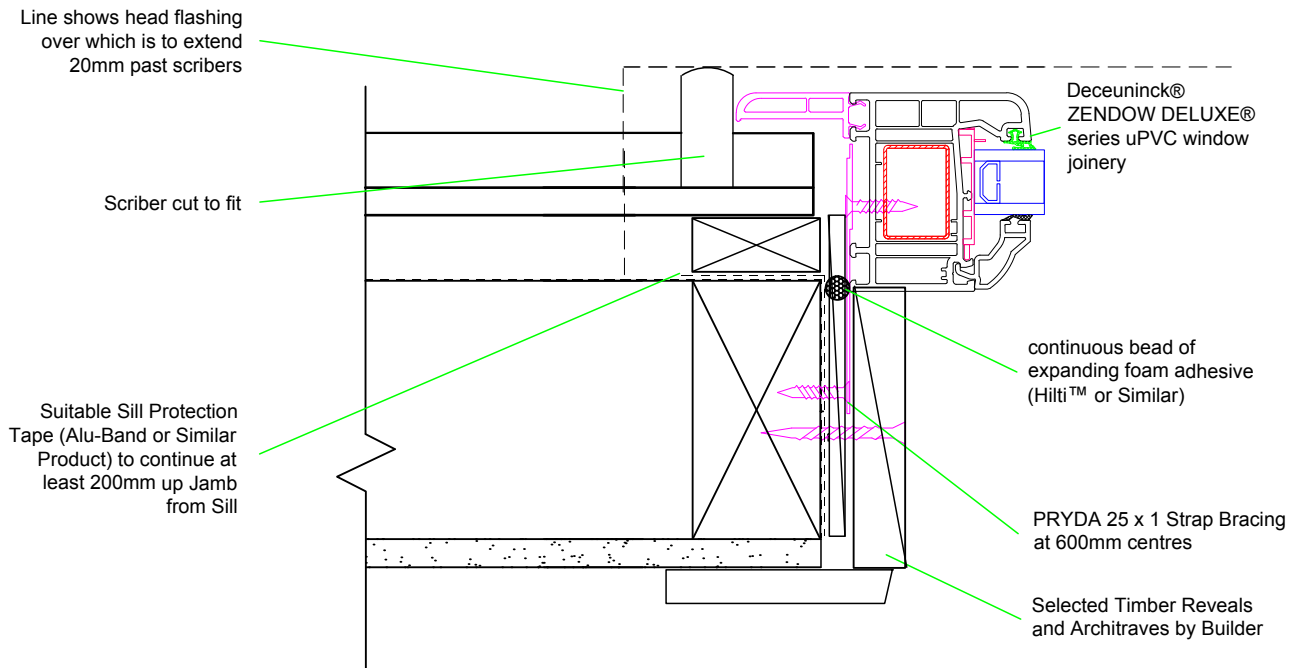

Window Head Detail

Detail DIR.WIN.A.1.H1

Window Head Detail

Detail DIR.WIN.A.3.H

WINDOW

Bevel back weather boards on cavity batten

Window Jamb Detail

Detail DIR.WIN.A.3.J

Window Sill Detail

Detail CAV.WIN.A.3.S

WINDOW

Bevel back weather boards on cavity batten