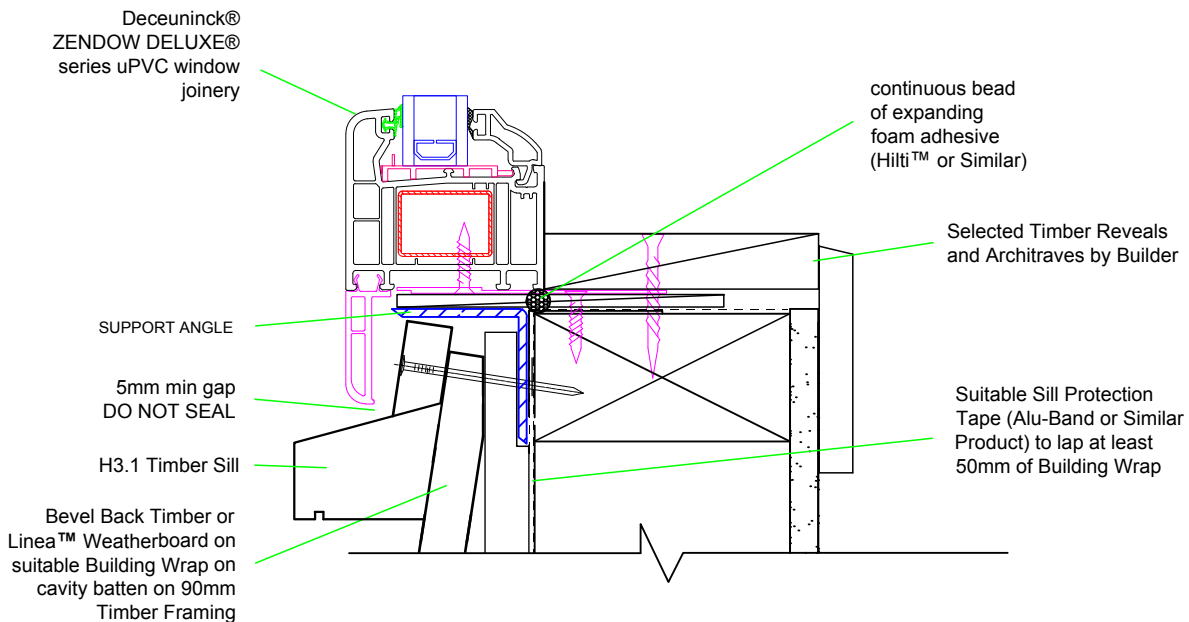

Window Head Detail

Detail DIR.WIN.A.1.H1

Window Head Detail

Detail DIR.WIN.A.3.H

WINDOW

Bevel back weather boards on cavity batten

Window Jamb Detail

Detail DIR.WIN.A.3.J

Window Sill Detail

Detail CAV.WIN.A.3.S

WINDOW

Bevel back weather boards on cavity batten