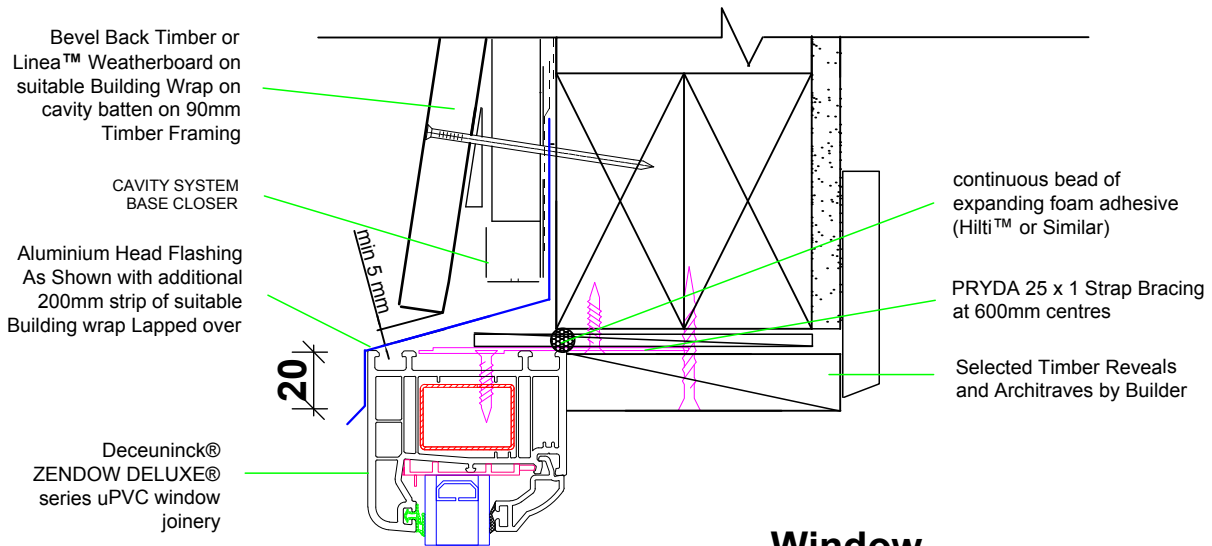

Window Head Detail

Detail DIR.WIN.A.1.H1

Window Head Detail

Detail DIR.WIN.A.3.H

WINDOW

Bevel back weather boards on cavity batten

Window Jamb Detail

Detail DIR.WIN.A.3.J

Window Sill Detail

Detail CAV.WIN.A.3.S

WINDOW

Bevel back weather boards on cavity batten