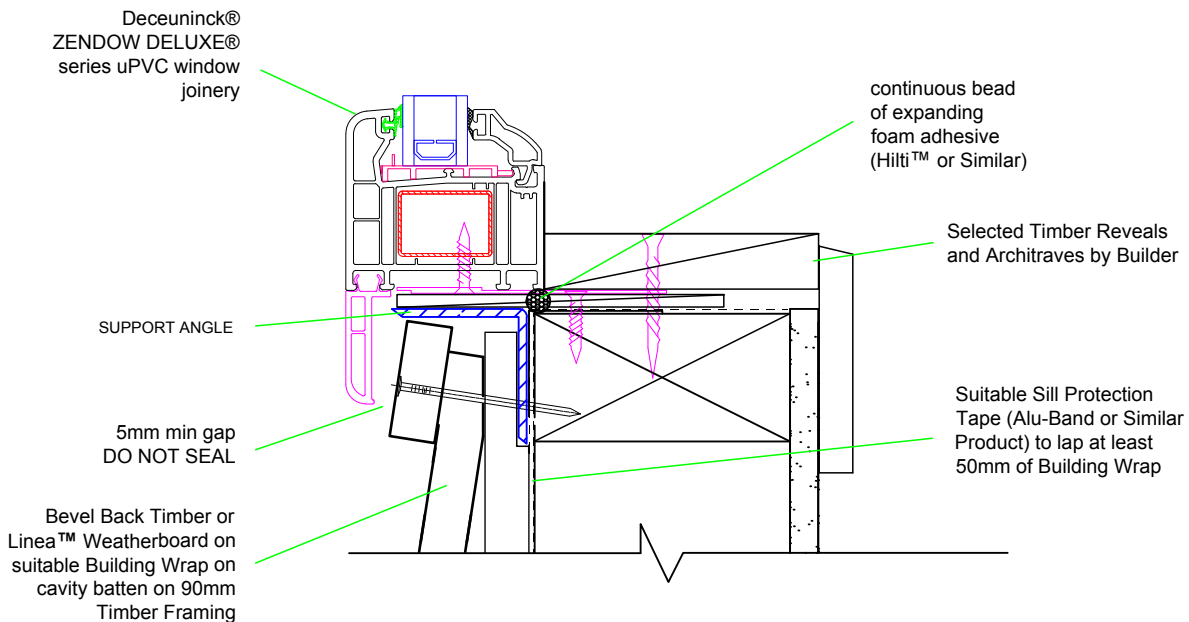

Window Head Detail

Detail DIR.WIN.A.1.H1

Window Head Detail

Detail DIR.WIN.A.3.H

WINDOW

Bevel back weather boards on cavity batten

Window Jamb Detail

Detail DIR.WIN.A.3.J

Window Sill Detail

Detail CAV.WIN.A.3.S

WINDOW

Bevel back weather boards on cavity batten