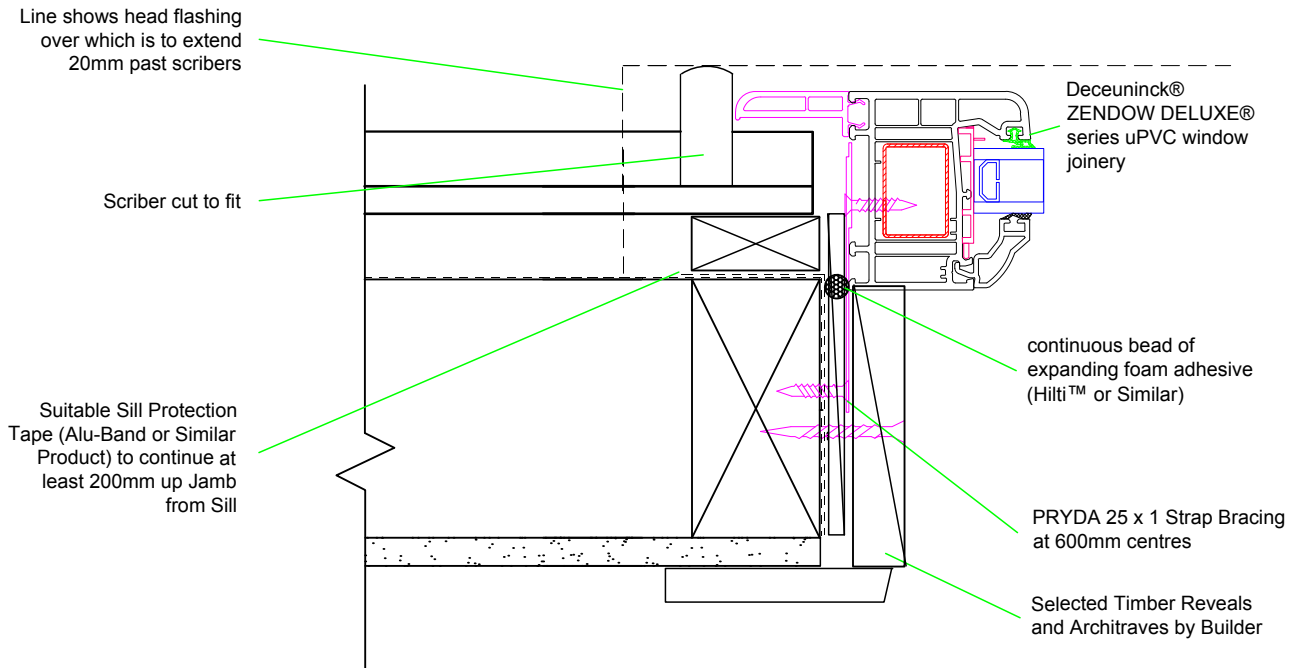

Window Head Detail

Detail DIR.WIN.A.1.H1

Window Head Detail

Detail DIR.WIN.A.3.H

WINDOW

Bevel back weather boards on cavity batten

Window Jamb Detail

Detail DIR.WIN.A.3.J

Window Sill Detail

Detail CAV.WIN.A.3.S

WINDOW

Bevel back weather boards on cavity batten