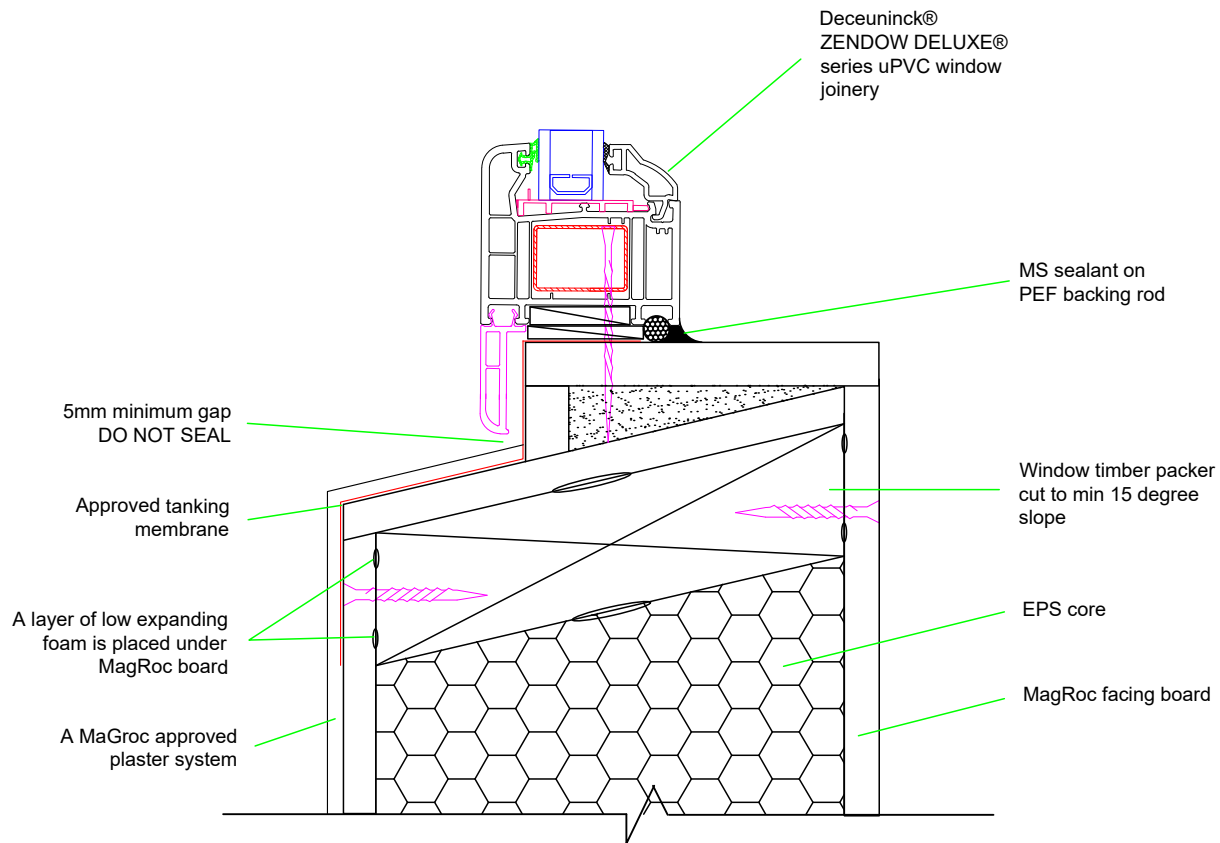

Window Head Detail

Detail DIR.WIN.M.2.H

Window Jamb Detail

Detail DIR.WIN.M.2.J

WINDOWS

MAGROC
without reveals
Flange all round

Window Sill Detail

Detail DIR.WIN.M.2.S

WINDOWS

**MAGROC
without reveals
Flange all round**