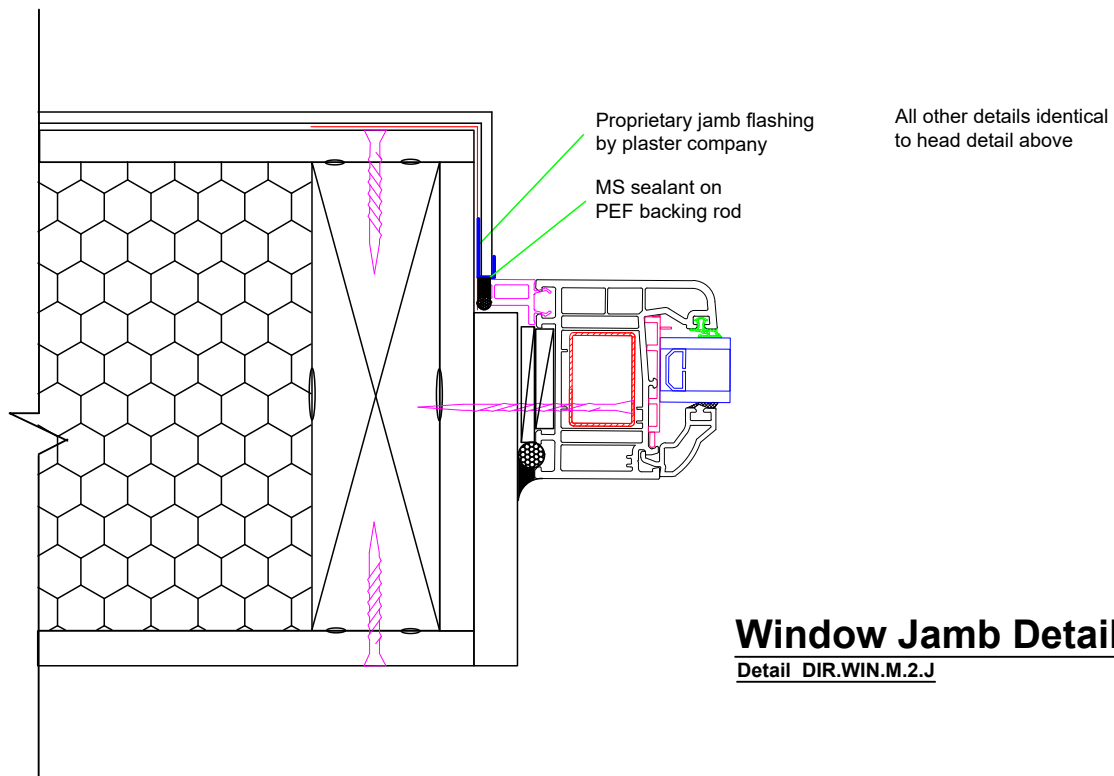

Window Head Detail

Detail DIR.WIN.M.2.H

Window Jamb Detail

Detail DIR.WIN.M.2.J

WINDOWS

MAGROC
without reveals
Flange all round

Window Sill Detail

Detail DIR.WIN.M.2.S

WINDOWS

**MAGROC
without reveals
Flange all round**