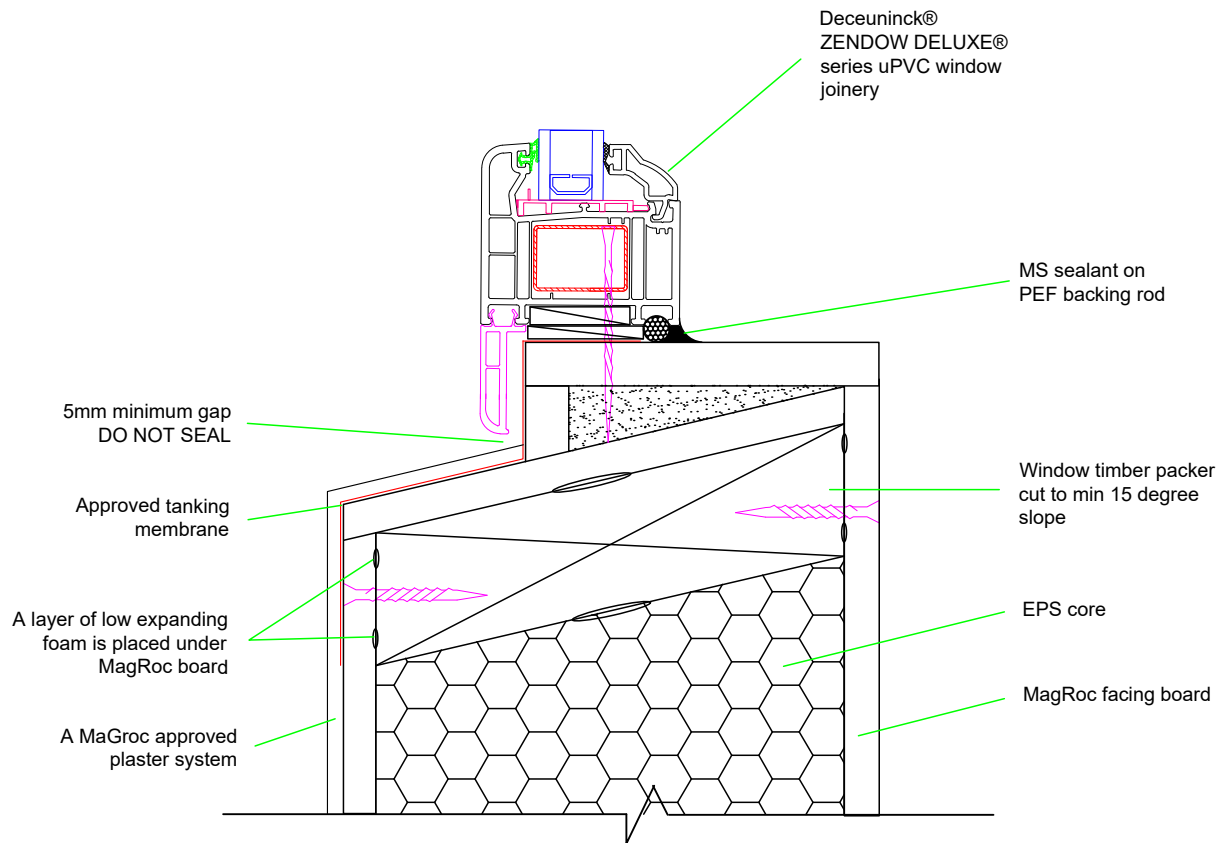

Window Head Detail

Detail DIR.WIN.M.3.H

Window Jamb Detail

Detail DIR.WIN.M.3.J

WINDOWS

MAGROC
without reveals
Flange to sill only

Window Sill Detail

Detail DIR.WIN.M.3.S

WINDOWS

MAGROC
without reveals
Flange to sill only