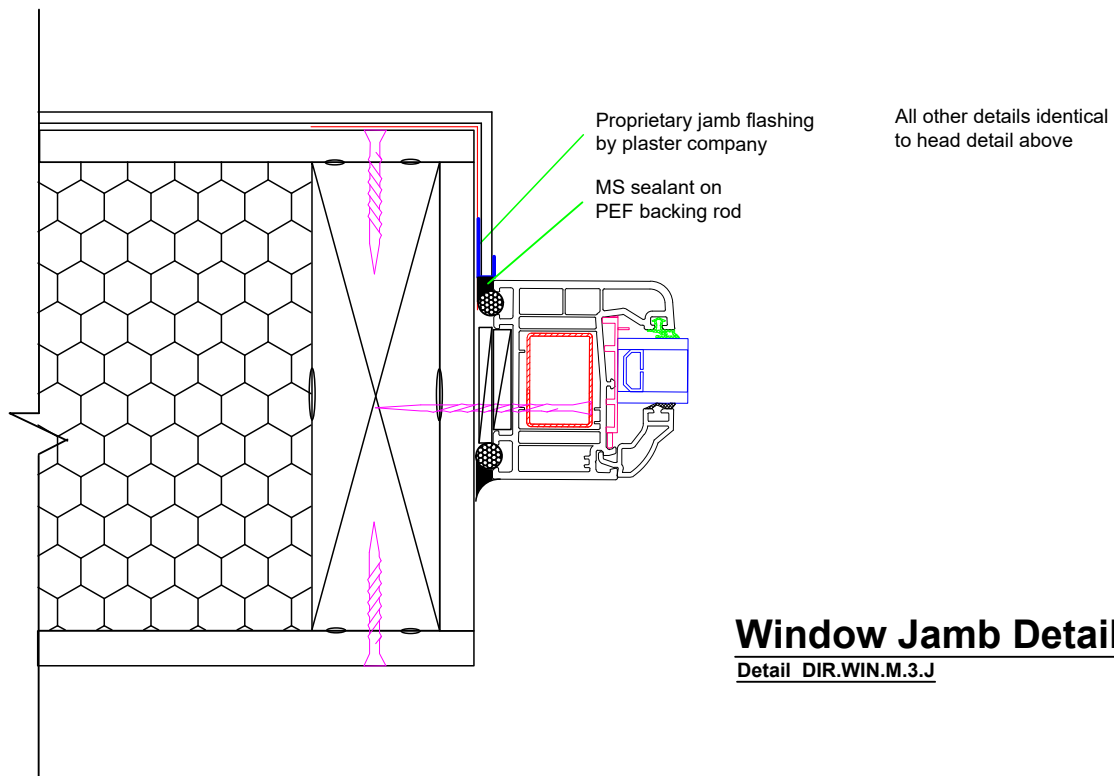

Window Head Detail

Detail DIR.WIN.M.3.H

Window Jamb Detail

Detail DIR.WIN.M.3.J

WINDOWS

MAGROC
without reveals
Flange to sill only

Window Sill Detail

Detail DIR.WIN.M.3.S

WINDOWS

MAGROC
without reveals
Flange to sill only