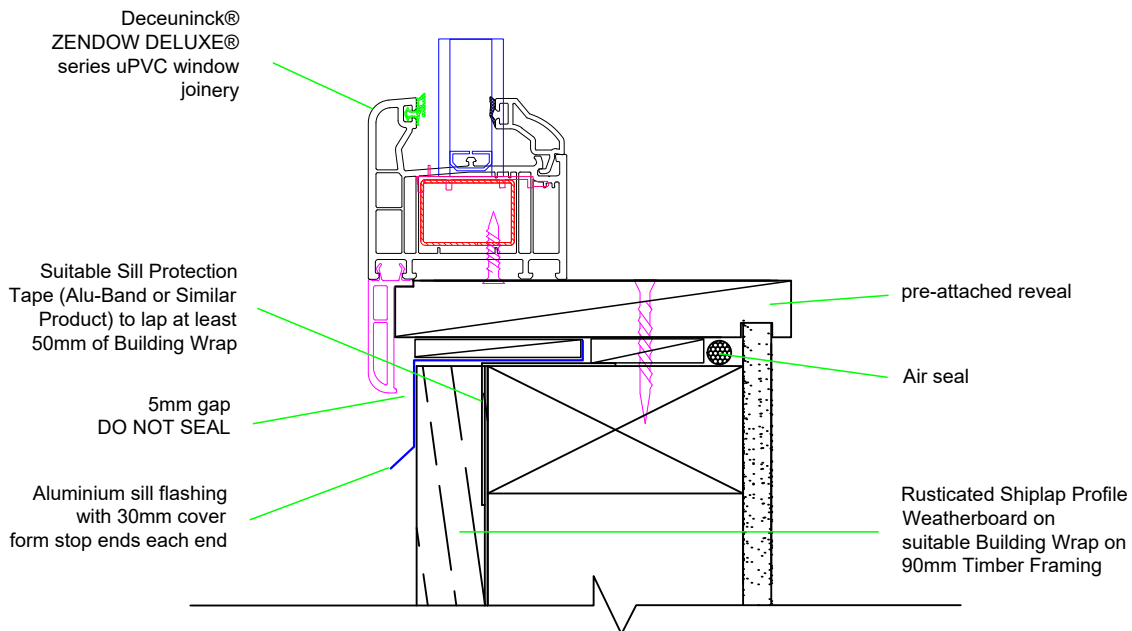

Window Head Detail

Detail DIR.WIN.R.1.H

Window Sill Detail

Detail DIR.WIN.R.1.S

WINDOWS

RUSTICATED WEATHERBOARD
DIRECT FIX

Window Jamb Detail

Detail DIR.WIN.R.1.J

WINDOWS

**RUSTICATED WEATHERBOARD
DIRECT FIX**