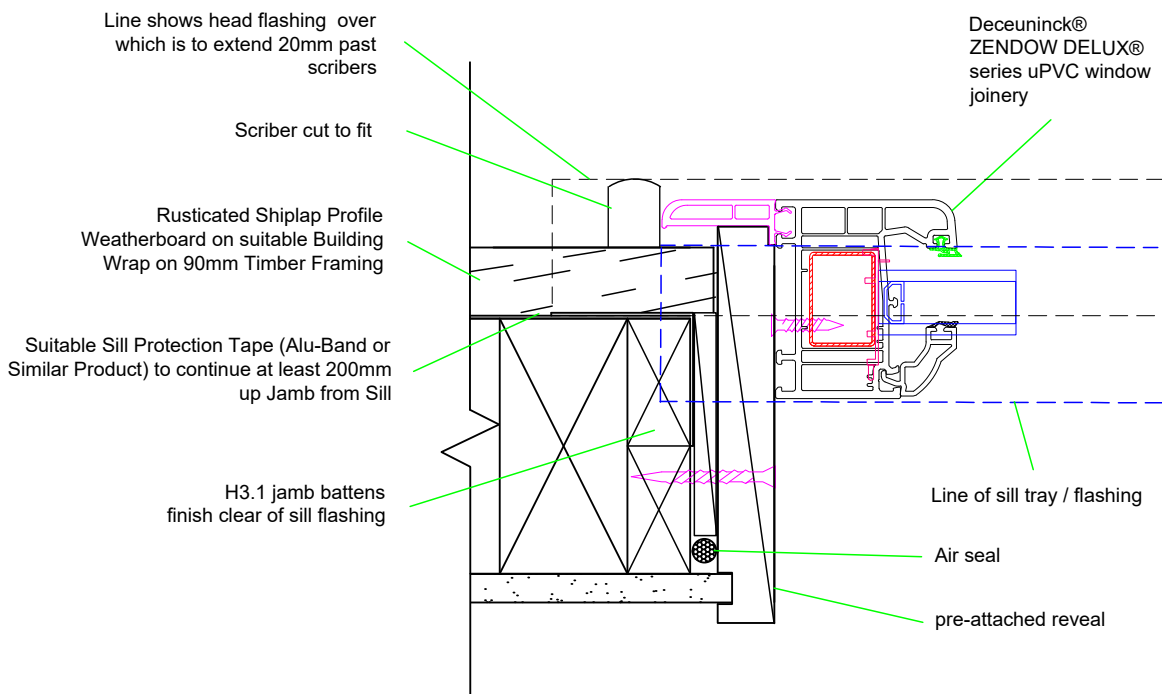

Window Head Detail

Detail DIR.WIN.R.1.H

Window Sill Detail

Detail DIR.WIN.R.1.S

WINDOWS

RUSTICATED WEATHERBOARD
DIRECT FIX

Window Jamb Detail

Detail DIR.WIN.R.1.J

WINDOWS

**RUSTICATED WEATHERBOARD
DIRECT FIX**