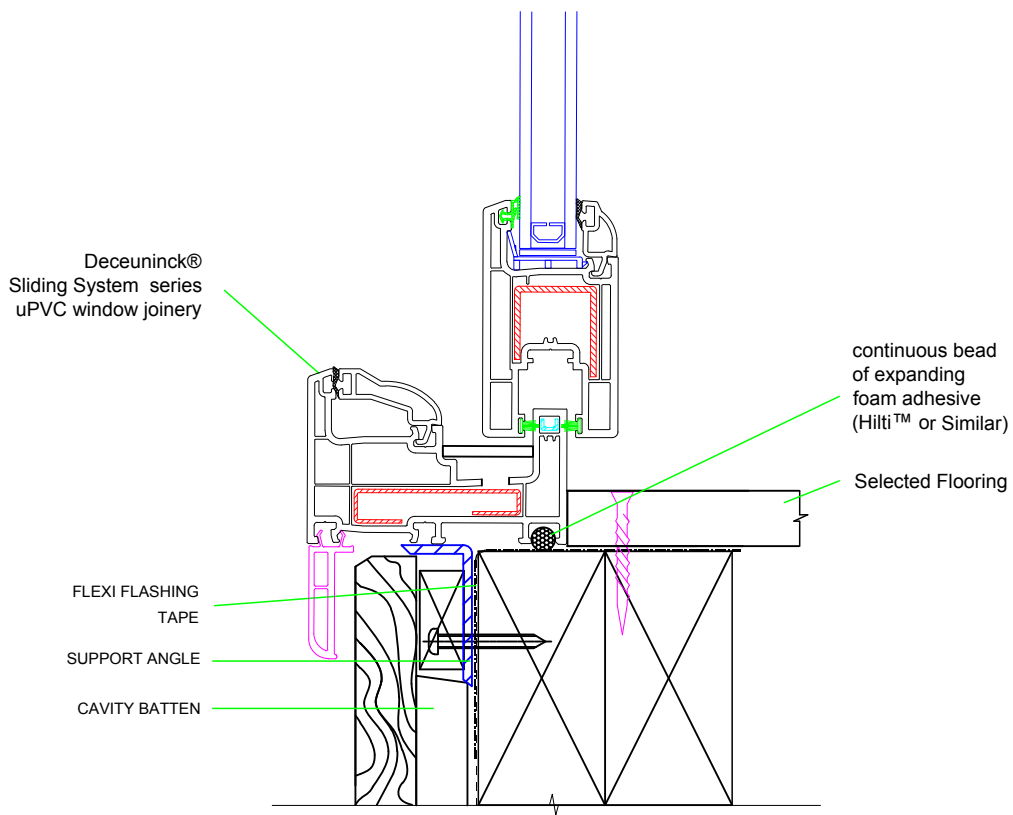

**HEAD**  
**Detail CAV.WIN.R.1.H**

**JAMB**  
**Detail CAV.WIN.R.1.J**

**WINDOW / DOOR**  
RUSTICATED WEATHERBOARD ON CAVITY

## WINDOW SILL

Detail CAV.WIN.R.1.S

## WINDOW / DOOR

RUSTICATED WEATHERBOARD  
ON CAVITY

## DOOR SILL

Detail CAV.WIN.R.1.S