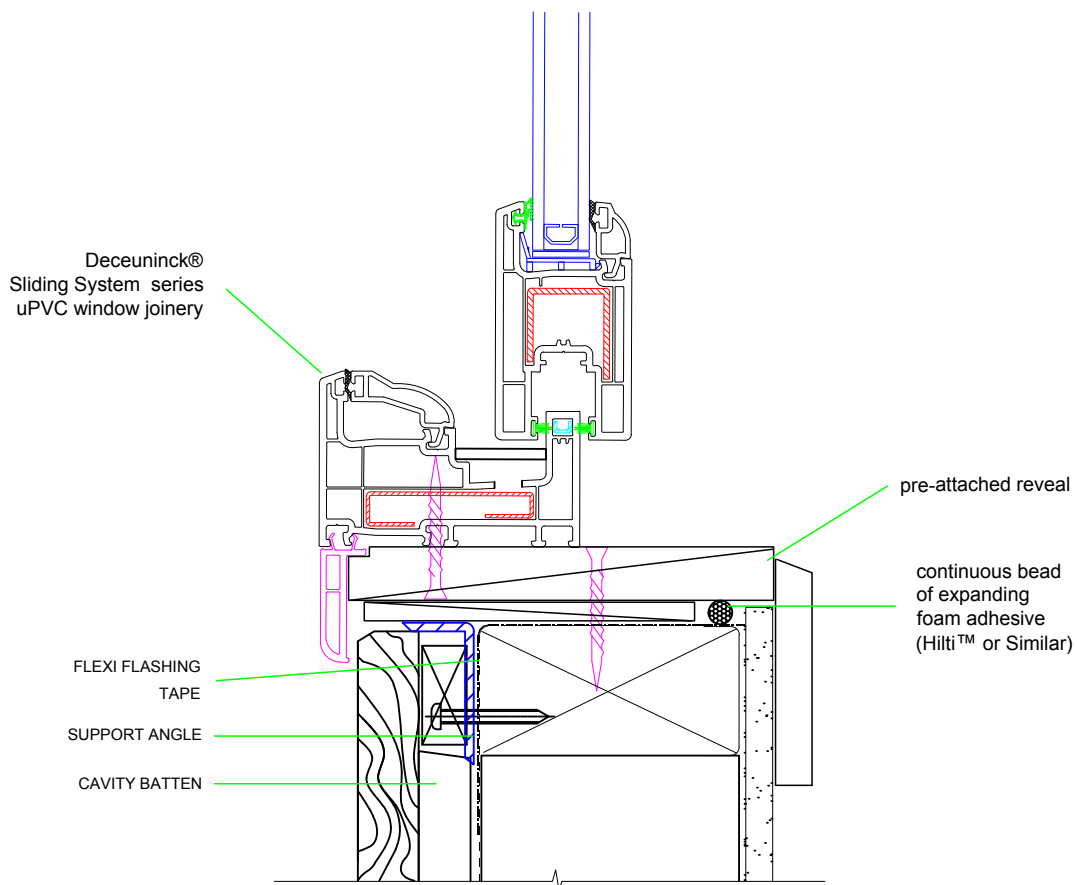

**HEAD**  
**Detail CAV.WIN.R.1.H**

**JAMB**  
**Detail CAV.WIN.R.1.J**

**WINDOW / DOOR**  
RUSTICATED WEATHERBOARD ON CAVITY

## WINDOW SILL

Detail CAV.WIN.R.1.S

## WINDOW / DOOR

RUSTICATED WEATHERBOARD  
ON CAVITY

## DOOR SILL

Detail CAV.WIN.R.1.S