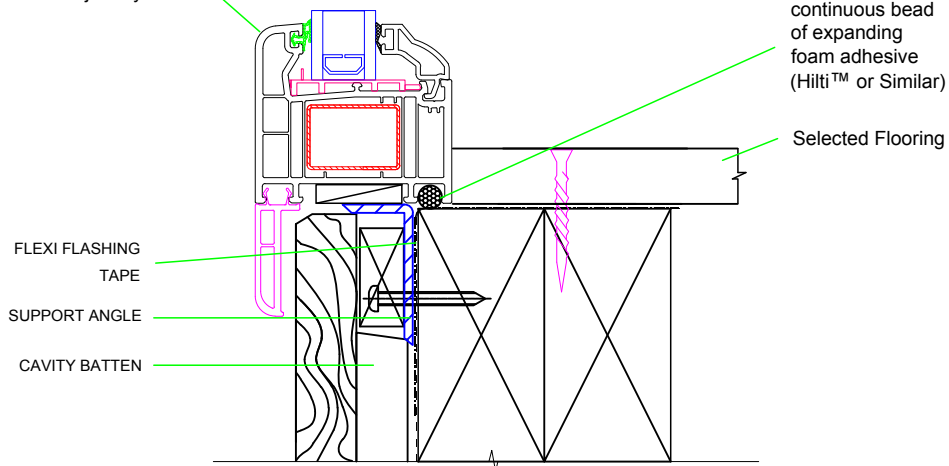

HEAD

Detail CAV.WIN.R.1.H

JAMB

Detail CAV.WIN.R.1.J

WINDOW / DOOR

RUSTICATED WEATHERBOARD ON CAVITY

Deceuninck®
ZENDOW DELUXE®
series uPVC window
joinery

WINDOW SILL

Detail CAV.WIN.R.1.S

Deceuninck®
ZENDOW DELUXE®
series uPVC window
joinery

DOOR SILL

Detail CAV.WIN.R.1.S

WINDOW / DOOR

RUSTICATED WEATHERBOARD
ON CAVITY