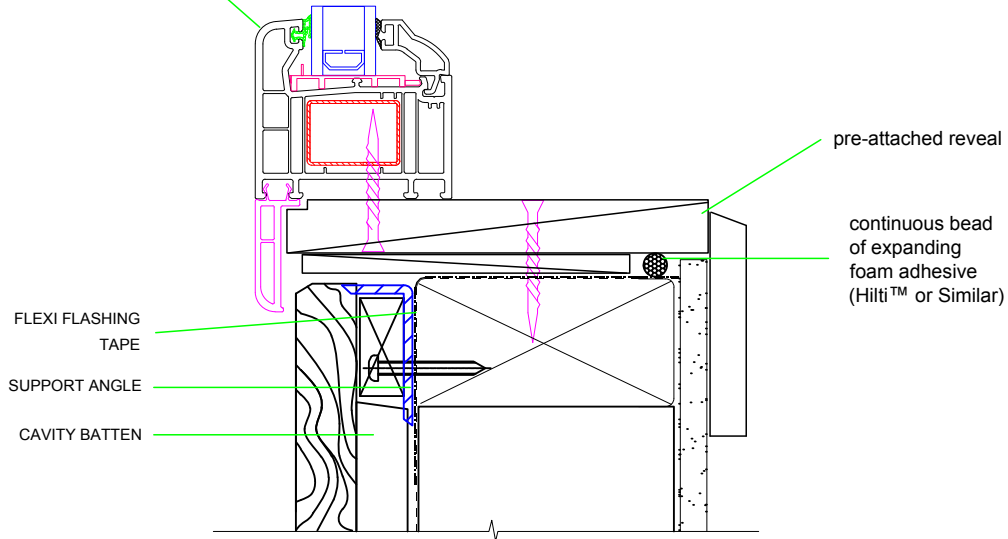

HEAD

Detail CAV.WIN.R.1.H

JAMB

Detail CAV.WIN.R.1.J

WINDOW / DOOR

RUSTICATED WEATHERBOARD ON CAVITY

Deceuninck®
ZENDOW DELUXE®
series uPVC window
joinery

WINDOW SILL

Detail CAV.WIN.R.1.S

Deceuninck®
ZENDOW DELUXE®
series uPVC window
joinery

DOOR SILL

Detail CAV.WIN.R.1.S

WINDOW / DOOR

RUSTICATED WEATHERBOARD
ON CAVITY