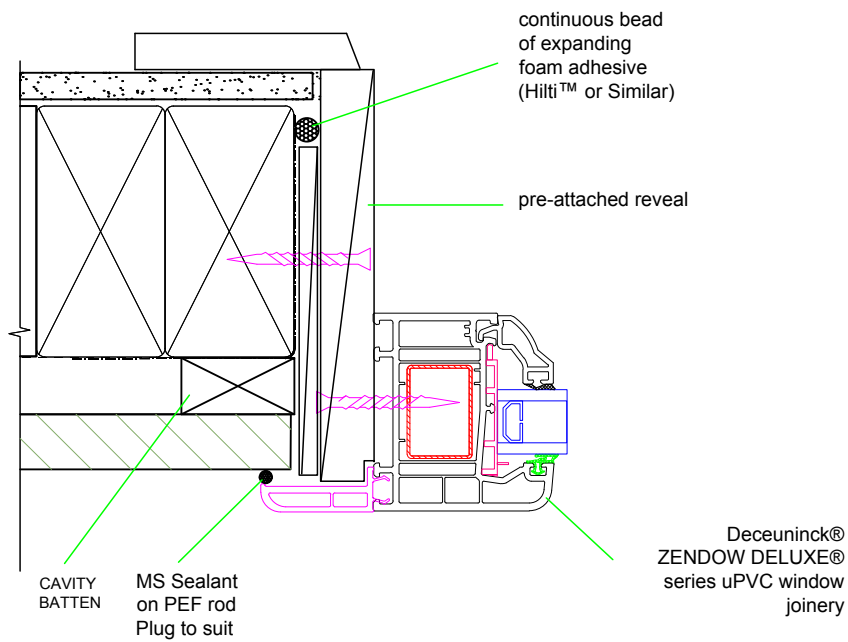

HEAD

Detail CAV.WIN.R.1.H

JAMB

Detail CAV.WIN.R.1.J

WINDOW / DOOR

RUSTICATED WEATHERBOARD ON CAVITY

Deceuninck®
ZENDOW DELUXE®
series uPVC window
joinery

WINDOW SILL

Detail CAV.WIN.R.1.S

Deceuninck®
ZENDOW DELUXE®
series uPVC window
joinery

DOOR SILL

Detail CAV.WIN.R.1.S

WINDOW / DOOR

RUSTICATED WEATHERBOARD
ON CAVITY